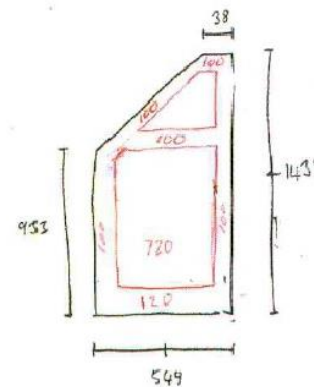

Perfectly Angled Cupboard Doors

The Cupboard Door Company expertly manufactures the perfect door solutions for under stairs cupboards or bedrooms with sloping ceilings (skelings).

Manufacturing from solid MDF to order, the company specialises in one-piece construction of quality shaker panelled cupboard and wardrobe doors in any size up to 2420 x 1200 mm.

Bespoke services include:

- CAD drawing from customer sketch
- Raw supply for faster turnaround
- Free general product sample pack for new customers (pay carriage only)

▶ 01323 899944

▶ www.cupboarddoor.co.uk

34 **BKu** JUNE 2015

The three stages to a bespoke angled cupboard door.